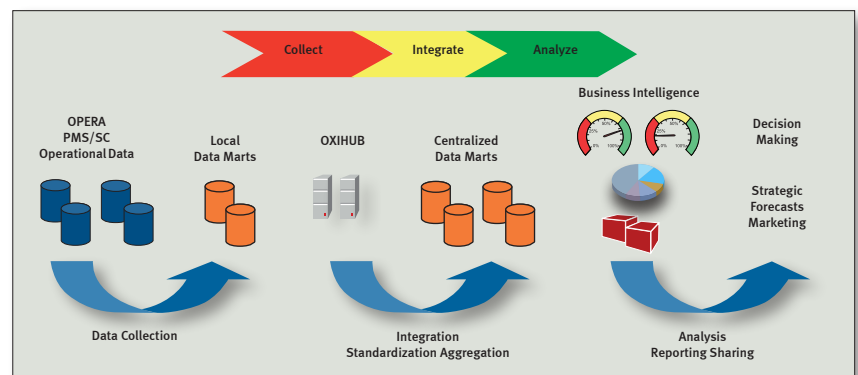

Comprehensive Set of Data Marts

- Snapshots of operational data which represent familiar terms that meet the tactical and immediate needs of users

Data Marts include:

- Reservation Statistics
- Financial Statistics
- Guest and Members
- Company Statistics
- Channel Statistics
- Future Reservations
- Group Statistics
- Catering Statistics
- CRO Statistics
- Marketing Statistics

Deployment Benefits

- Built on the same platform as the other highly successful OPERA applications to reduce hardware complexity
- Reduced Deployment Time - deployed in weeks not months or years
- Reduced Implementation Cost

Standard Edition for Core Funtionality

- Targeted to the single property environment
- Aggregate analysis and reporting
- Data collection at point of origin guaranteeing data collected will satisfy the most demanding reports
- Powered by Oracle

Enterprise Edition for Added Functionality

- Targeted for multi-property
- Same functionality as the Standard Edition plus more
- Seamless transmission of data between the source and the receiving OPERA Central System
- Built-in conversion and validation components to guarantee data standardization
- Integrate data from external systems like Payroll and Financials